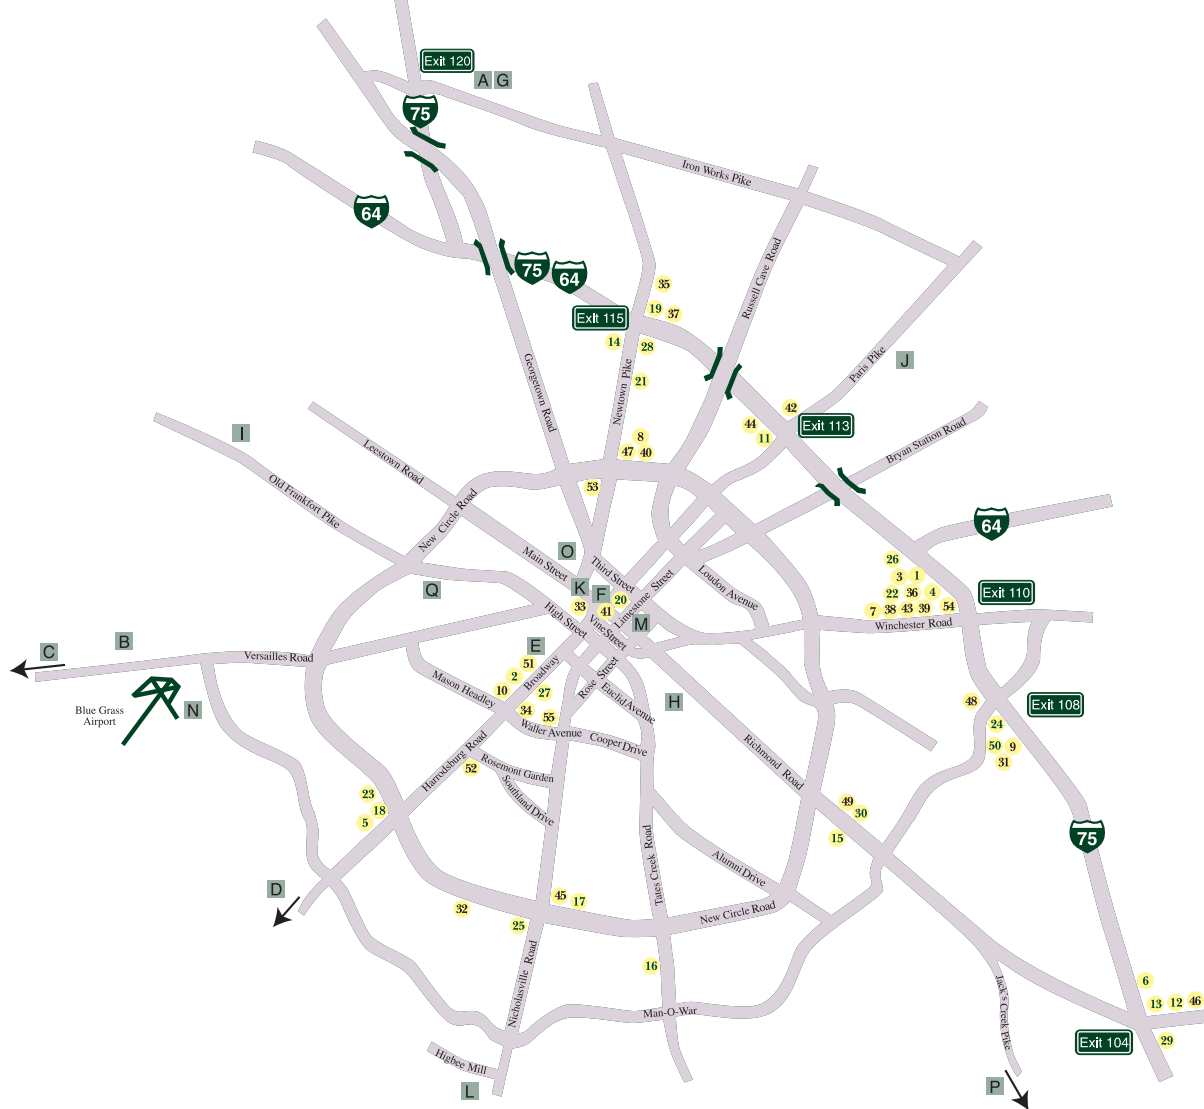

* Meetings & Conventions Hotel

Area Hotels and Motels

- | | | | |
|------------------------------------------------|---------------------------------------|------------------------------------|------------------------------------|
| 1 Baymont Inn and Suites | 25 Hilton Suites | 53 Super 8 Lex/Downtown | Exit 113 |
| 2 Best Western Downtown Hotel & Suites | 26 Holiday Inn Express | 54 Super 8 Motel | 11 Days Inn Lexington |
| 3 Best Western Regency Inn | 27 Holiday Inn Express Hotel & Suites | 55 University Inn Motel | 42 Ramada Conference Center |
| 4 Comfort Inn | 28 Holiday Inn North | Exit 104 | 44 Red Roof Inn North |
| 5 Comfort Suites Beaumont Center | 29 Holiday Inn South | 6 Comfort Suites South | Exit 115 |
| 6 Comfort Suites South | 30 Home Suites Lexington | 12 Days Inn South | 14 Embassy Suites |
| 7 Country Inn and Suites | 31 Homewood Suites at Hamburg | 13 Econolodge South | 19 Four Points Sheraton |
| 8 Courtyard Lexington North | 32 Homewood Suites | 29 Holiday Inn South | 21 Griffin Gate Marriott Resort |
| 9 Courtyard Lexington South | 33 Hyatt Regency Lexington | 46 Red Roof Inn Southeast | 28 Holiday Inn North |
| 10 Crowne Plaza Lexington - The Campbell House | 34 The Kentucky Inn | Exit 108 | 35 Knight's Inn North |
| 11 Days Inn Lexington | 35 Knight's Inn North | 9 Courtyard Lexington South | 37 LaQuinta Inn & Suites |
| 12 Days Inn South | 36 Knight's Inn South | 24 Hilton Garden Inn | Attractions |
| 13 Econolodge South | 37 LaQuinta Inn & Suites | 31 Homewood Suites at Hamburg | A. Kentucky Horse Park |
| 14 Embassy Suites | 38 Microtel Inn | 48 Residence Inn by Marriott South | B. Keeneland Race Course |
| 15 Extended Stay America Gribbin Drive | 39 Motel 6 | 50 Sleep Inn | C. Woodford Reserve Distillery |
| 16 Extended Stay America Tate's Creek Road | 40 Quality Inn Northwest | Exit 110 | D. Shaker Village of Pleasant Hill |
| 17 Extended Stay America Wilhite Drive | 41 Radisson Plaza Hotel | 1 Baymont Inn and Suites | E. The Red Mile Harness Track |
| 18 Fairfield Inn | 42 Ramada Conference Center | 3 Best Western Regency Inn | F. Explorium |
| 19 Four Points Sheraton | 43 Ramada Limited | 4 Comfort Inn | G. American Saddlebred Museum |
| 20 Gratz Park Inn | 44 Red Roof Inn North | 7 Country Inn and Suites | H. Ashland, The Henry Clay Estate |
| 21 Griffin Gate Marriott Resort | 45 Red Roof Inn South | 22 Hampton Inn, I-75 | I. Headley-Whitney Museum |
| 22 Hampton Inn, I-75 | 46 Red Roof Inn Southeast | 26 Holiday Inn Express | J. The Thoroughbred Center |
| 23 Hampton Inn South | 47 Residence Inn by Marriott North | 36 Knight's Inn South | K. Mary Todd Lincoln House |
| 24 Hilton Garden Inn | 48 Residence Inn by Marriott South | 38 Microtel Inn | L. Waveland State Historic Site |
| | 49 Sheraton Suites Lexington | 39 Motel 6 | M. Hunt-Morgan House |
| | 50 Sleep Inn | 43 Ramada Limited | N. Aviation Museum of Kentucky |
| | 51 Spring Hill Suites | 54 Super 8 Motel | O. Lexington Cemetery |
| | 52 The Springs Inn | | P. Raven Run Nature Sanctuary |
| | | | Q. McConnell Springs |